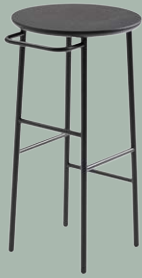

EXHANGTALLNE
black

HANG TALL by *Norm Architects*

Stool 35x37xh70 cm
Material: varnished solid ash, matt varnished metal