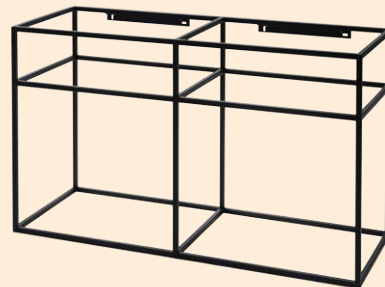

FRAME GS3 by Norm Architects

Small wall-mounted grid 162x40xh18 cm
Material: Matt varnished metal

EXFRAMEGM1/NE
black

FRAME GM1 by Norm Architects

Medium wall-mounted grid 55x40xh63 cm
Material: Matt varnished metal

EXFRAMEGM2/NE
black

FRAME GM2 by Norm Architects

Medium wall-mounted grid 108.5x40xh63 cm
Material: Matt varnished metal

EXFRAMEGL1/NE
black

FRAME GL1 by Norm Architects

Large grid freestanding 55x40xh83 cm
Material: Matt varnished metal