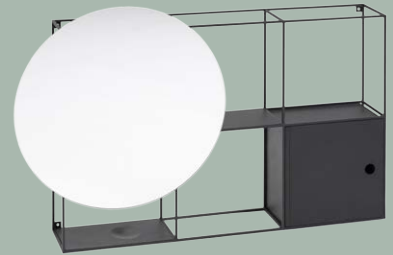

EXFELTCOMB2
black

FELT COMPOSITION 2 by Norm Architects

Wall modular cabinet 101.5x15xh65.6 cm
Material: matt varnished metal

EXFELTCOMB2BIANCO
white