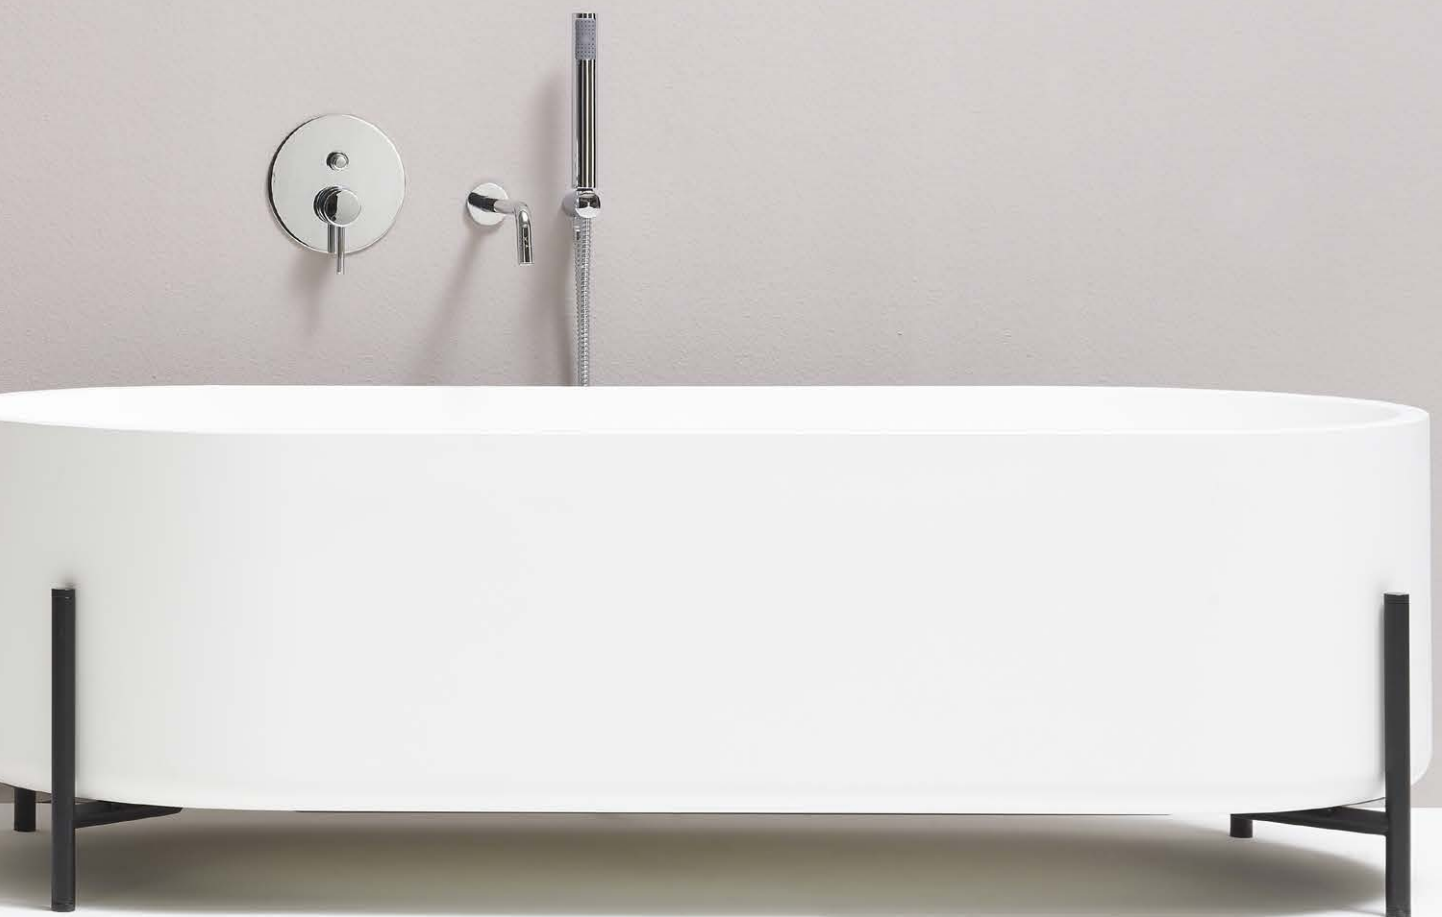

FELT / modular composition, p.97
STAND / washstand, p.91
STAND / bathtub, p.96