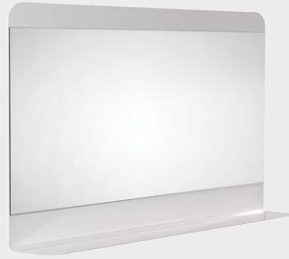

FOGLIO 100 by *Studio 63*

Mirror 100x12.5xh60 cm
Materials: varnished stainless steel