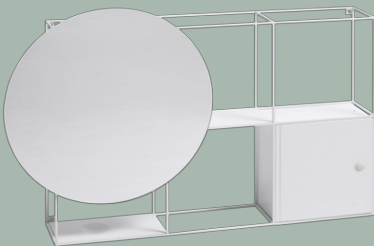

FELT COMPOSITION 2 by Norm Architects

Wall modular cabinet 101.5x15xh65.6 cm
Material: matt varnished metal