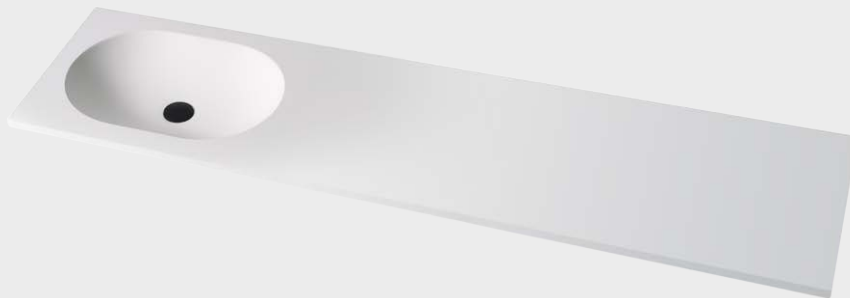

EXFRAMESL
white

FRAME SL by *Norm Architects*

Large washbasin 162x40xh9 cm
Material: LivingTec®