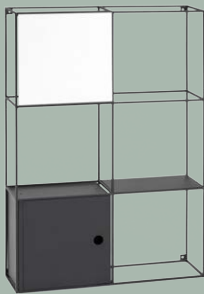

STORAGE & SHELVES

EXFELTCOMB1
black

FELT COMPOSITION 1 by Norm Architects

Wall modular cabinet 59.5x15xh89 cm
Material: matt varnished metal