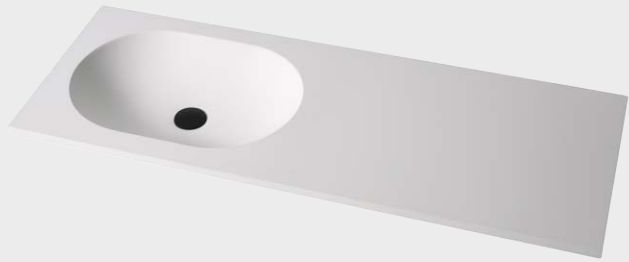

EXFRAMESM
white

FRAME SM by *Norm Architects*

Medium washbasin 108.5x40xh9 cm
Material: LivingTec®