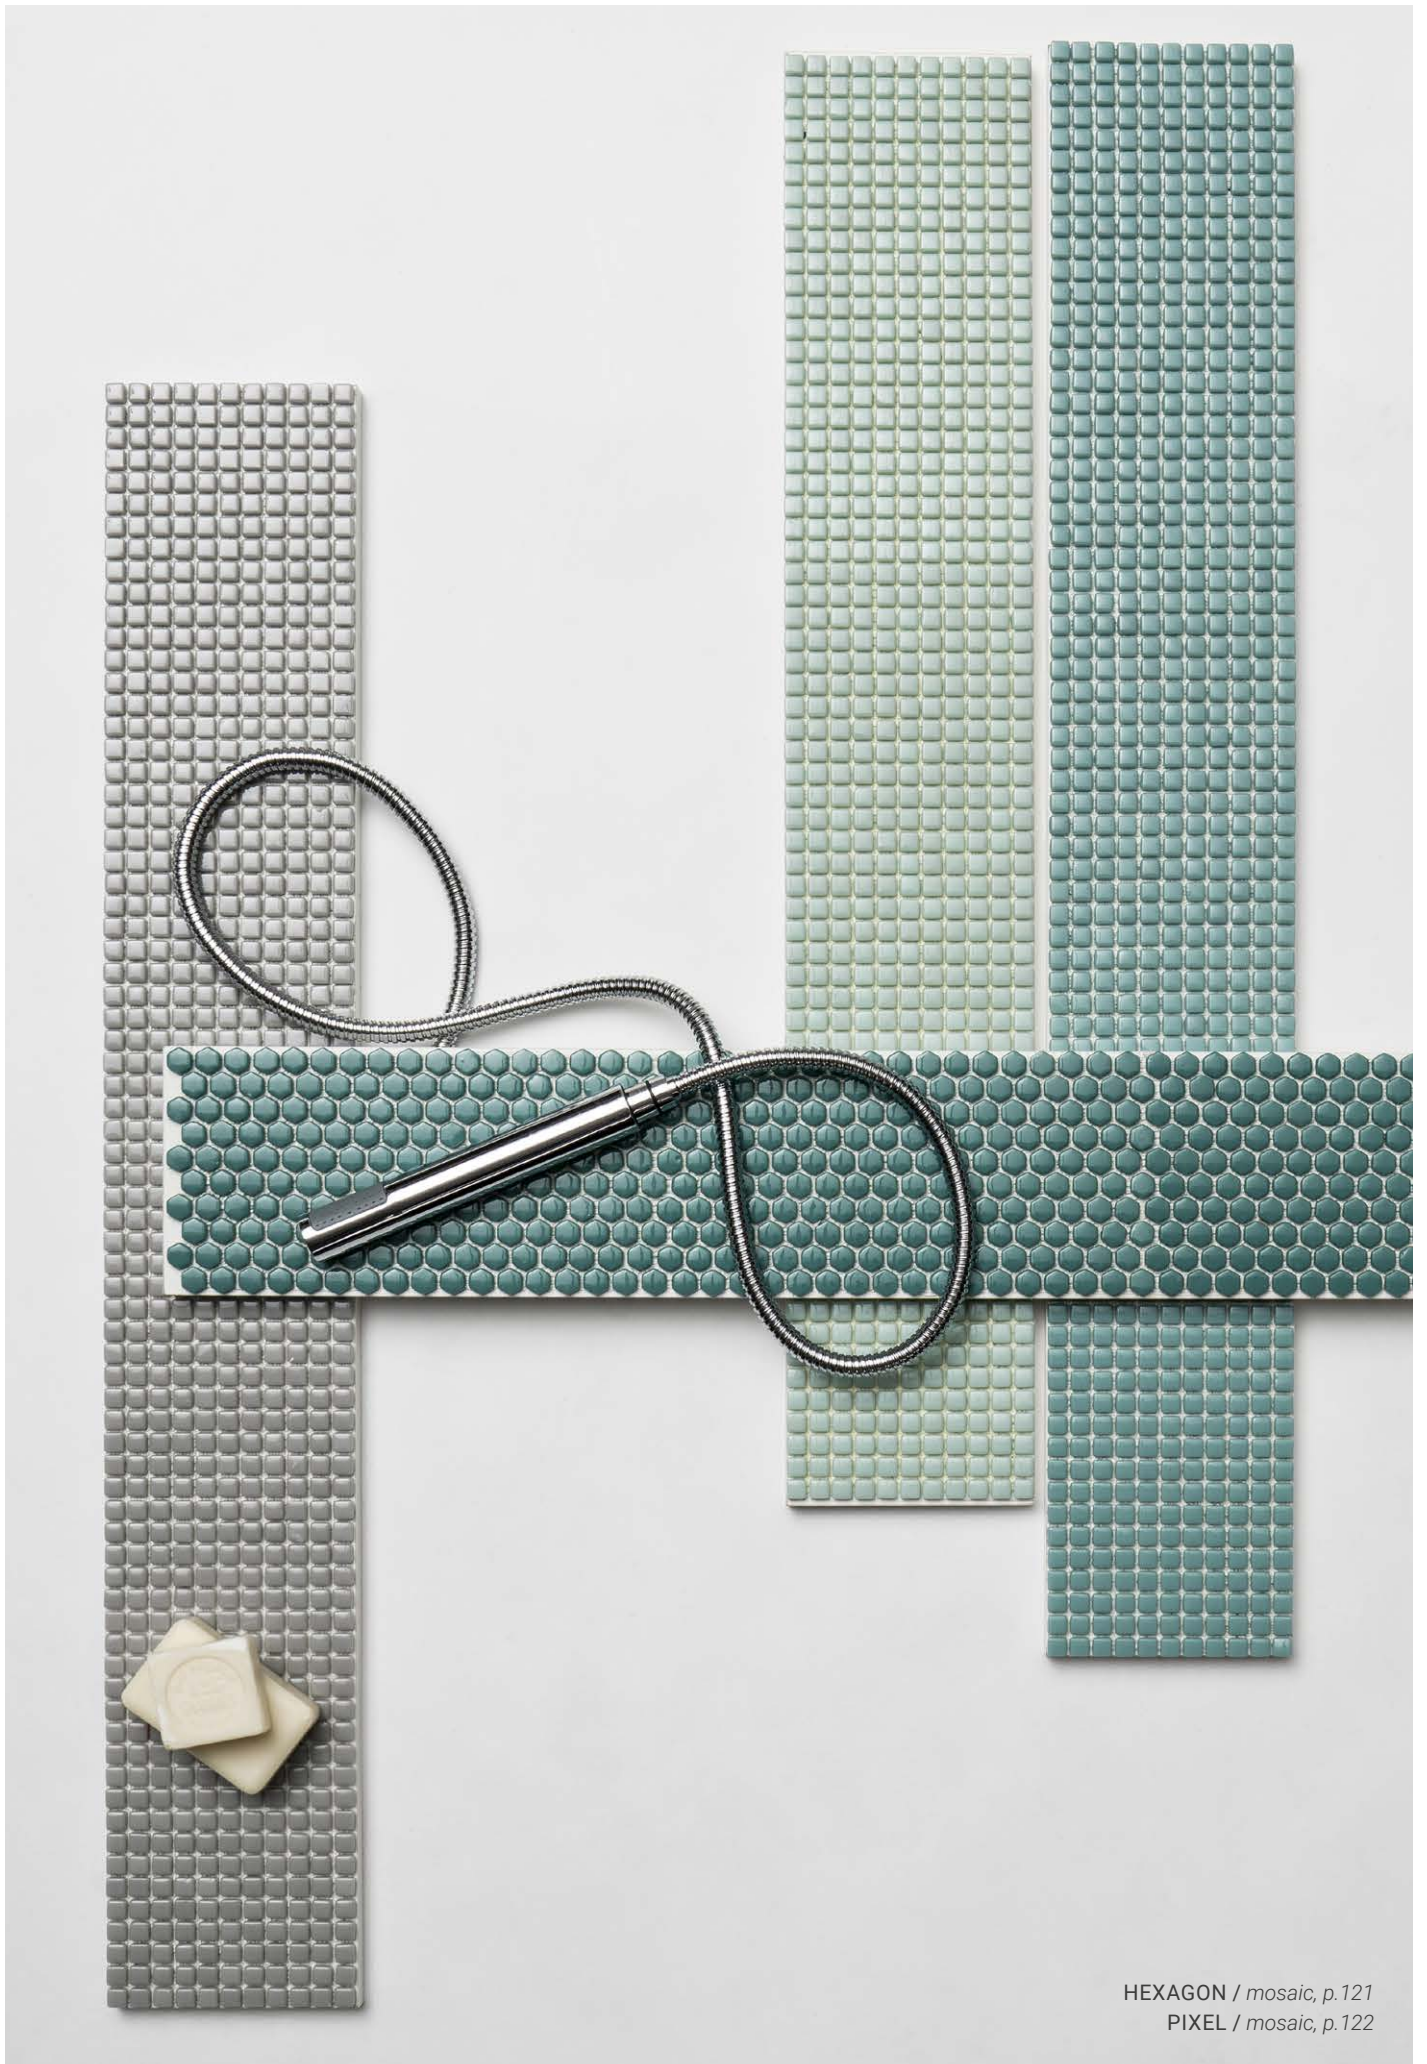

HEXAGON / mosaic, p.121
PIXEL / mosaic, p.122